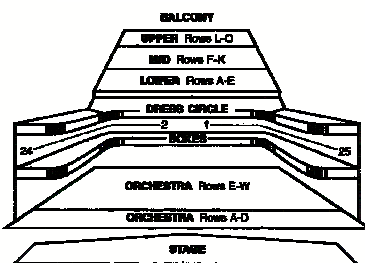

☒ Add New Year's Eve at 15% off individual ticket prices. (Must be purchased when you order your series subscriptions)

☒ Place your subscription order with Ellen by calling (216) 765-7677...or

☒ Fill out this order form, clip it out of the brochure and mail it with your payment to:

The Cleveland POPS Orchestra
24000 Mercantile Rd., Unit #8
Cleveland, OH 44122

Select Your 5-Concert Subscription Seats

AREA & LOCATION	Full Price Single Subscription	First-Timer Subscription at 33% OFF	No. of Seats	=	SUBSCRIPTION TOTAL at 33% OFF
Box Seat A-F	$410.00	$274.70		=	$
	G-H	$200.00	$134.00	=	$
Dress Circle Ctr.	$300.00	$201.00		=	$
	Side	$200.00	$134.00	=	$
Main Floor A-D	$200.00	$134.00		=	$
	E-W	$300.00	$201.00	=	$
	Prom Chair	$100.00	$67.00	=	$
Balcony A-E	$300.00	$201.00		=	$
	F-K	$200.00	$134.00	=	$
	L-O	$145.00	$97.15	=	$

Add New Year's Eve

15% off individual NYE ticket prices

Full Price New Year's Eve Ticket	First-Timer NYE Ticket at 15% OFF	No. of Seats	=	New Year's Eve Total	GRAND TOTAL SUBSCRIPTION plus NYE
$112.00	$95.20		=	$	$
$56.00	$47.60		=	$	$
$81.00	$68.85		=	$	$
$81.00	$68.85		=	$	$
$81.00	$68.85		=	$	$
$81.00	$68.85		=	$	$
$31.00	$26.35		=	$	$
$81.00	$68.85		=	$	$
$56.00	$47.60		=	$	$
$46.00	$39.10		=	$	$

Plus Reserved Parking Pass @ $15 per concert

Plus My Tax-deductible contribution

TOTAL PAYMENT: $

Name _____
Address _____
City _____ State _____ Zip _____
Phone: _____
Email: _____
Payment: ☐ CHECK (to The Cleveland POPS Orchestra)
☐ VISA ☐ MC ☐ AMEX ☐ DISCOVER
Card No.: _____
Exp. Date: _____ Sec. Code: _____
Cardholder's Signature: _____

Hurry! ORDER NOW FOR BEST SEATS

FOR GROUP DISCOUNTS (groups of 20 or more)
Call Ellen at Cleveland POPS - (216) 765-7677

Single tickets go on sale September 30, 2013

All programs and artists are subject to change without notice