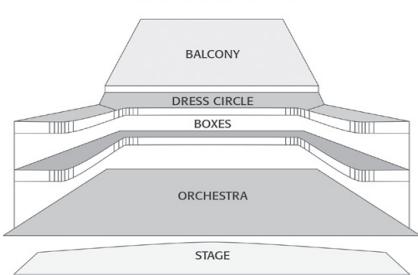

AMERICAN GREETINGS

* indicates concerts included in the five-concert season subscription series

FIRST-TIME SUBSCRIBERS SAVE 50%— 216-765-7677

SEVERANCE HALL SEATING CHART

Add New Year's Eve at 15% off individual ticket prices. (Must be purchased when you order your series subscriptions)